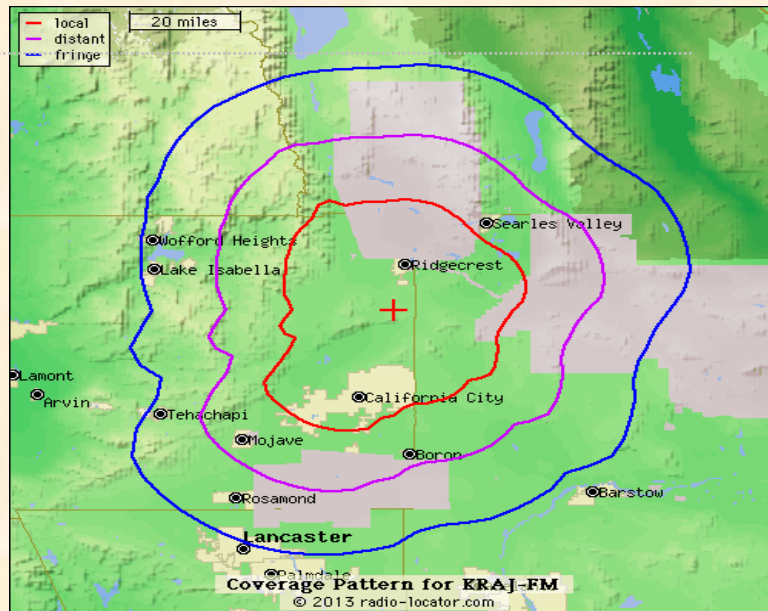

Coverage Map

Rate Card

Station Information: KRAJ is a rhythmic contemporary hit music station broadcasting at 100.9 FM. KRAJ is brought into households through FM radio receiver. In addition, KRAJ FM broadcast around the world on WWW, (<http://www.theheat1009.com/>)

Audience: KRAJ broadcast over a population of approximately 507,220... a potential listenership of over 1 million listeners, (2 per household) not including the WWW.

Station Format: Hip Hop and R&B mix appealing to Males and Females in the 18 - 49 age group. Contemporary and Traditional Black Gospel Music appealing to 35 – 65 age group.